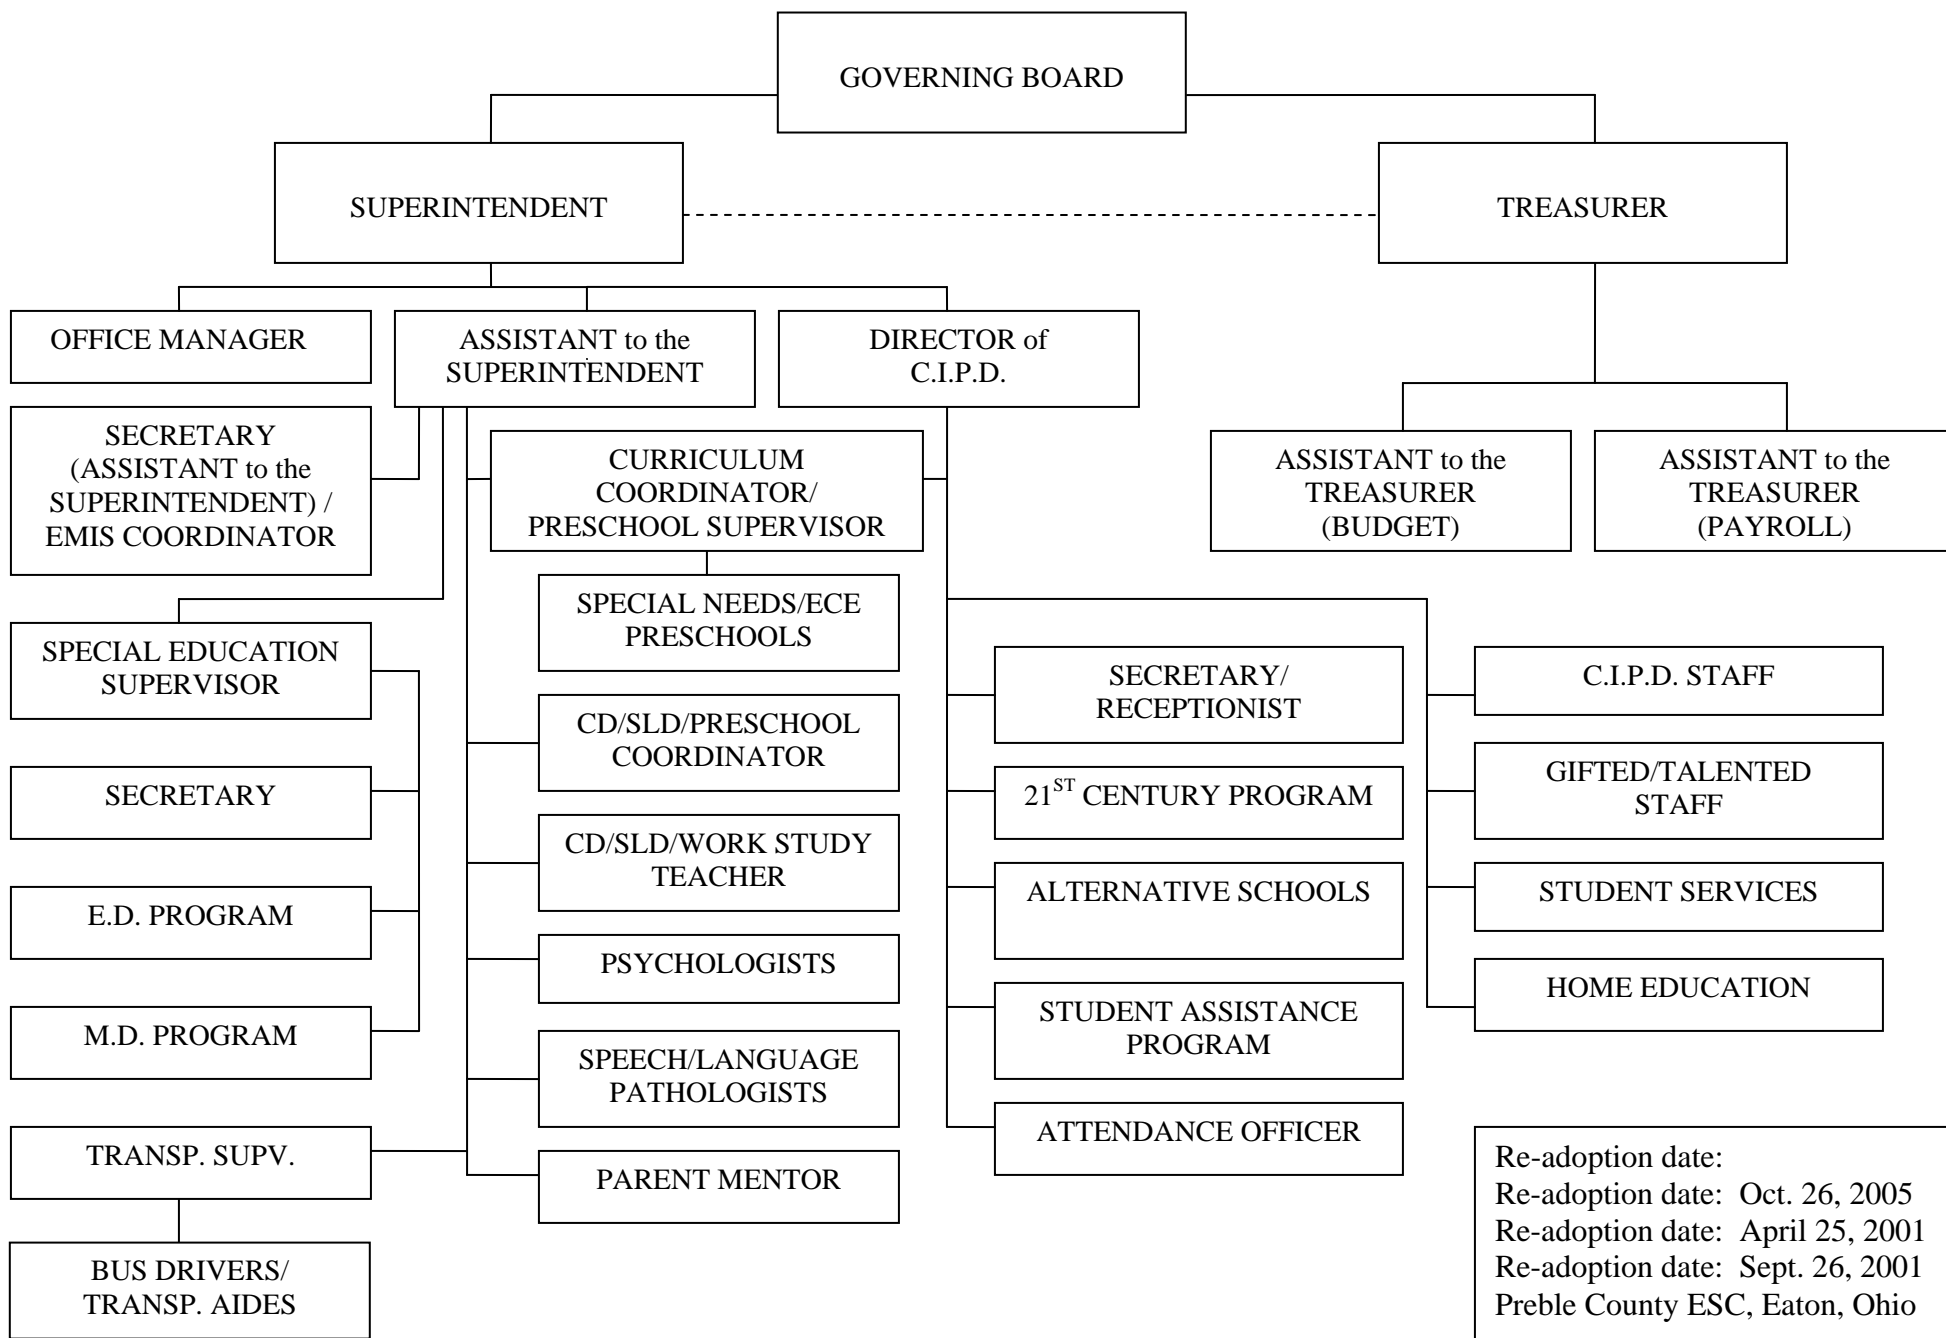

PREBLE COUNTY EDUCATIONAL SERVICE CENTER – ORGANIZATIONAL CHART

Re-adoption date:  
 Re-adoption date: Oct. 26, 2005  
 Re-adoption date: April 25, 2001  
 Re-adoption date: Sept. 26, 2001  
 Preble County ESC, Eaton, Ohio